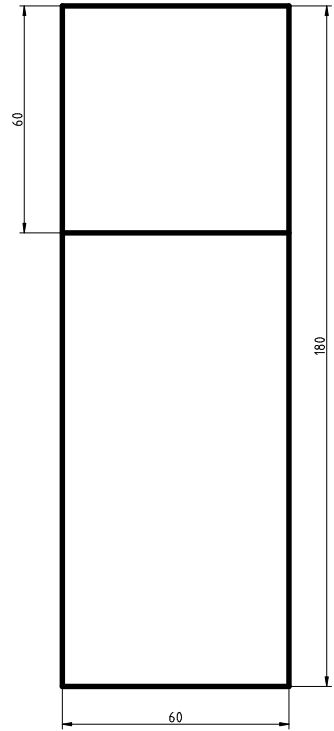

Dice Tower

Full view

Matthieu Weber

May 20th, 2010

Scale 1:2

Released under the Creative Commons Attribution-ShareAlike 3.0 Unported License.

Dice Tower

Column A

Matthieu Weber

May 20th, 2010

Scale 1:2

Released under the Creative Commons Attribution-ShareAlike 3.0 Unported License.

Dice Tower

Column B

Matthieu Weber

May 20th, 2010

Scale 1:2

Dice Tower

Column C

Matthieu Weber

May 20th, 2010

Scale 1:2

Released under the Creative Commons Attribution-ShareAlike 3.0 Unported License.

Dice Tower

Column D

Matthieu Weber

May 20th, 2010

Scale 1:2

Released under the Creative Commons Attribution-ShareAlike 3.0 Unported License.